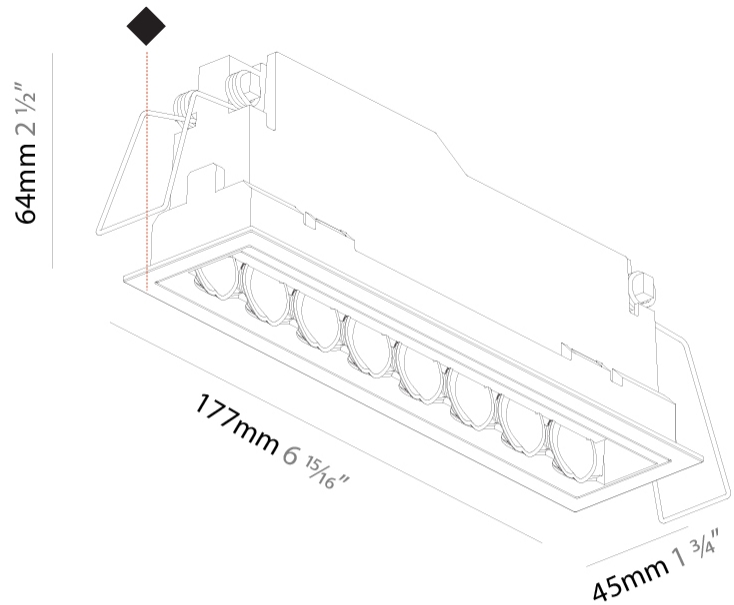

GENERAL

Series: Magiq Hollow Wallwash
Subseries: Magiq Hollow Wallwash
Brand: Prolicht
Division: Architectural
Mounting Type: Recessed
Mounting Location: Ceiling
Subcategory: Wallwash

PHYSICAL

Shape: Rectangle
Length (mm): 177
Length (in): 6 ¹⁵/₁₆
Width (mm): 45
Width (in): 1 ³/₄
Height (mm): 64
Height (in): 2 ¹/₂
Ceiling Thickness (mm): 5 - 30
Ceiling Thickness (in): 1/16 - 1 ³/₁₆
Min. Recessing Depth (mm): 100
Min. Recessing Depth (in): 3 ¹⁵/₁₆
Light Distribution: Downlight
Fixture Finish: SSR / BKV / CWI / CRY / HAB / UFT / ITA / RUA / FTG / MYG / LOD / PUS / FRO / FUP / KIA / POP / BLS / SPG / MEY / GOH / GUM / CHC / COM / ABZ / JAG / OBR / MOS / ROR
Fixture Material: Aluminum Die Cast
Cut-out Measurements: 170mm / 6 11/16" x 38mm / 1 1/2"

ELECTRICAL

Lamp Type: LED (Zhaga Standard)
Input Wattage (W): 19
Total Output Wattage (W): 17.2
Dimming: Tri-Mode (Non-Dimming and Phase Dimming (120Vac only) and 0-10V Dimming)
Driver Included: No
Driver Location: Remote
Driver Type: Constant Current - Universal
Driver Class: Class 2
Input Voltage (V): 120 - 277
Constant Current (MA): 700

LED

Number of LEDs: 8
Color Temperature (°K): 2700 / 3000 / 3500 / 4000
Max. Delivered Lumen (lm): 1270 / 1270 / 1513 / 1544
Nominal Lumen (lm): 1492 / 1492 / 1778 / 1814
CRI: >90 CRI
Lamp Life (hrs): 50000

OPTICAL

RATINGS AND CERTIFICATIONS

Certified By: CSA Certified to UL and CSA Standards
IP rating: IP20

100mm
3 ¹⁵/₁₆"

5 - 30 mm
³/₁₆" - 1 ³/₁₆"

170mm x 38mm
6 ¹¹/₁₆" x 1 ¹/₂"